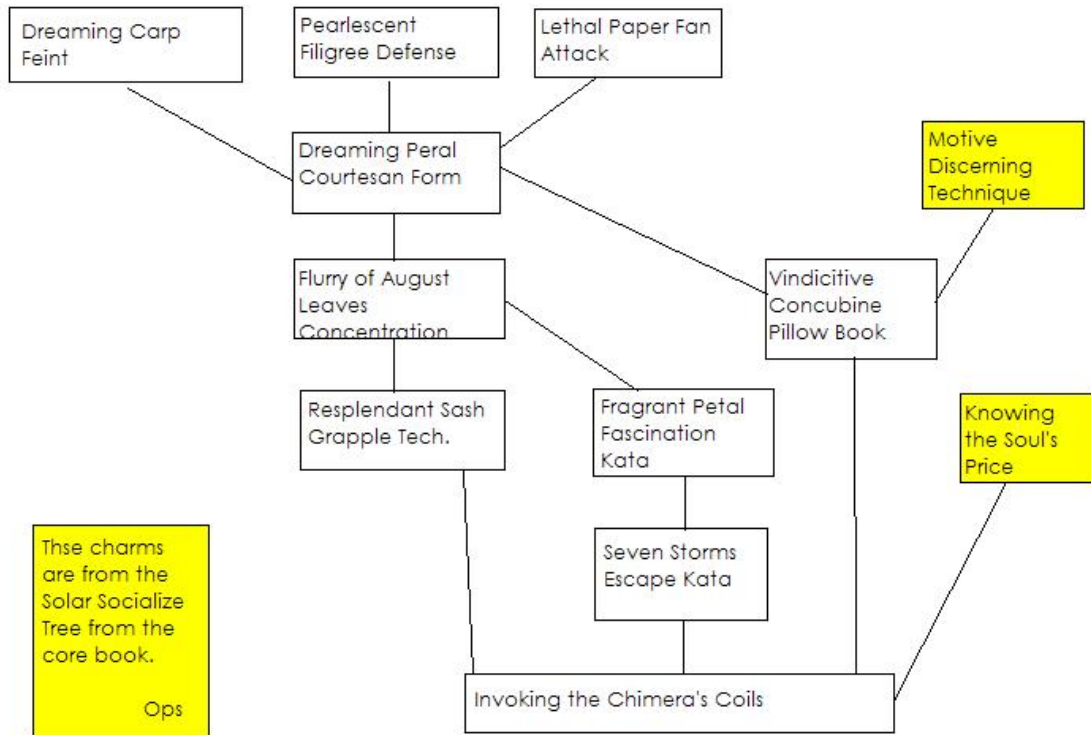

Player's Guide MA styles

Crimson Pentacle Blade Style

Some names in the style
shortened to fit in the boxes

Celestial Monkey Style

Dreaming Pearl Courtesan Style

Righteous Devil Style

No, this style does not have an 'Ultimate Charm', nor does it really need one...