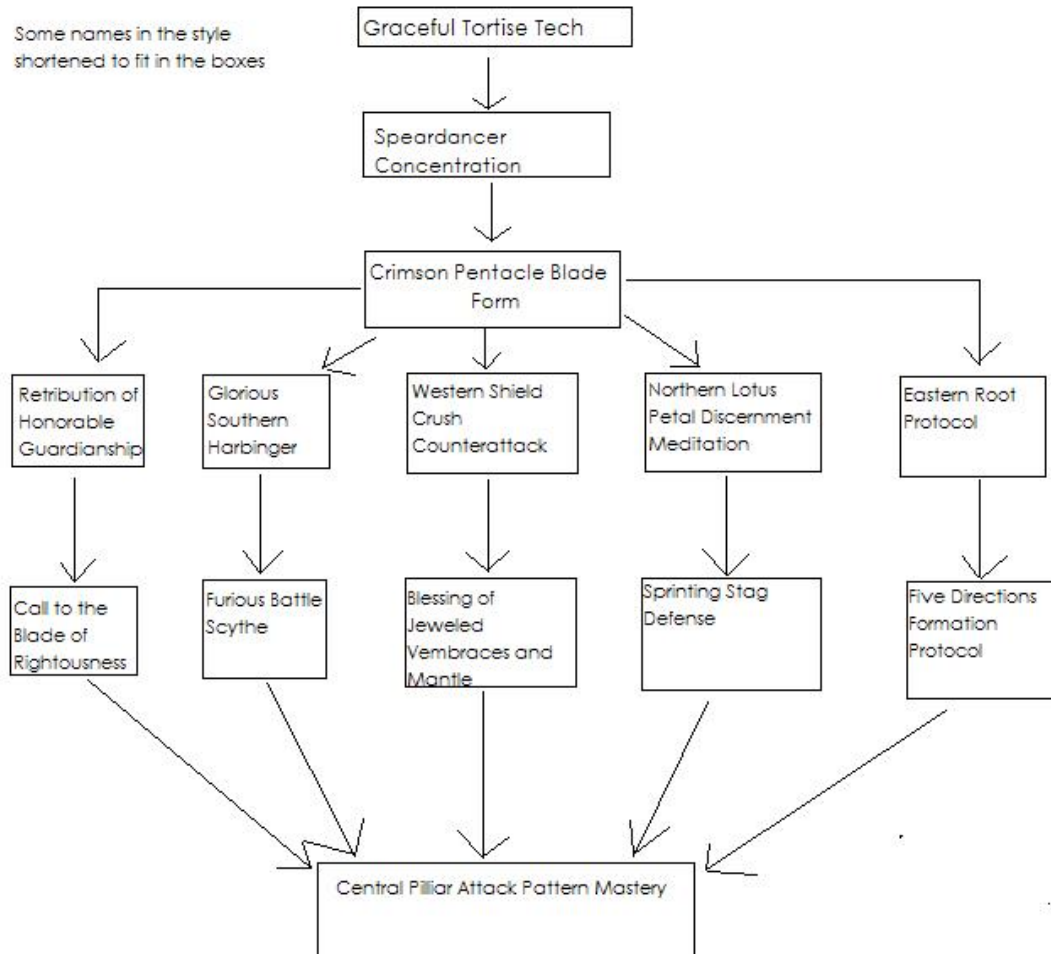

Player's Guide MA styles

Crimson Pentacle Blade Style

Some names in the style
shortened to fit in the boxes

Celestial Monkey Style

Dreaming Pearl Courtesan Style

Righteous Devil Style

No, this style does not have an 'Ultimate Charm', nor does it really need one...