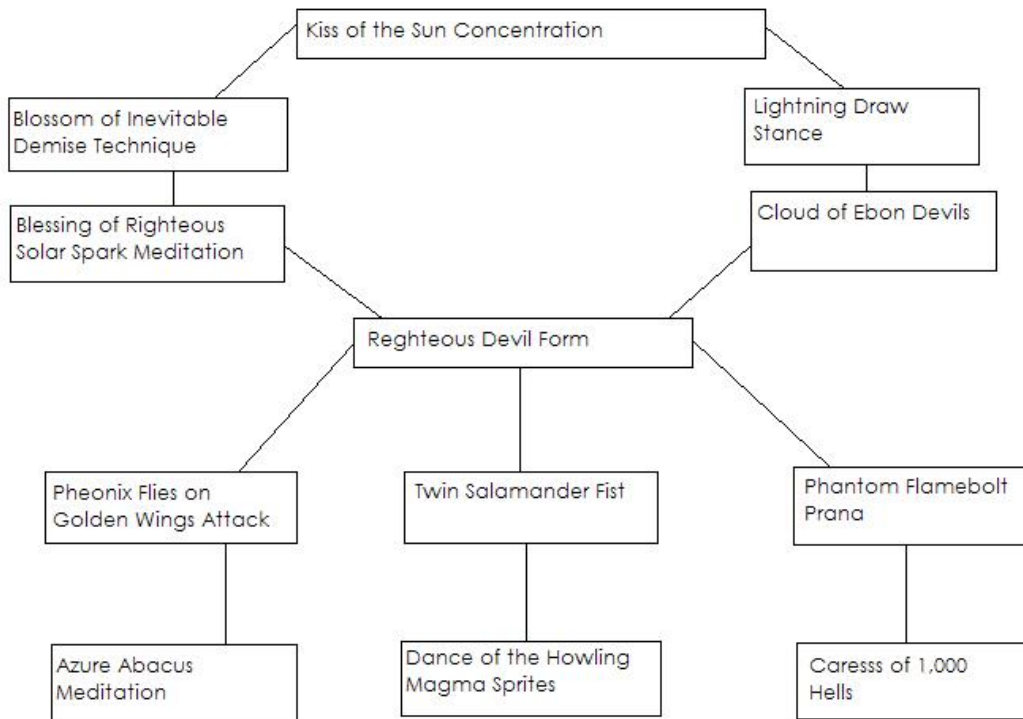

Player's Guide MA styles

Crimson Pentacle Blade Style

Some names in the style
shortened to fit in the boxes

Celestial Monkey Style

Dreaming Pearl Courtesan Style

Righteous Devil Style

No, this style does not have an 'Ultimate Charm', nor does it really need one...