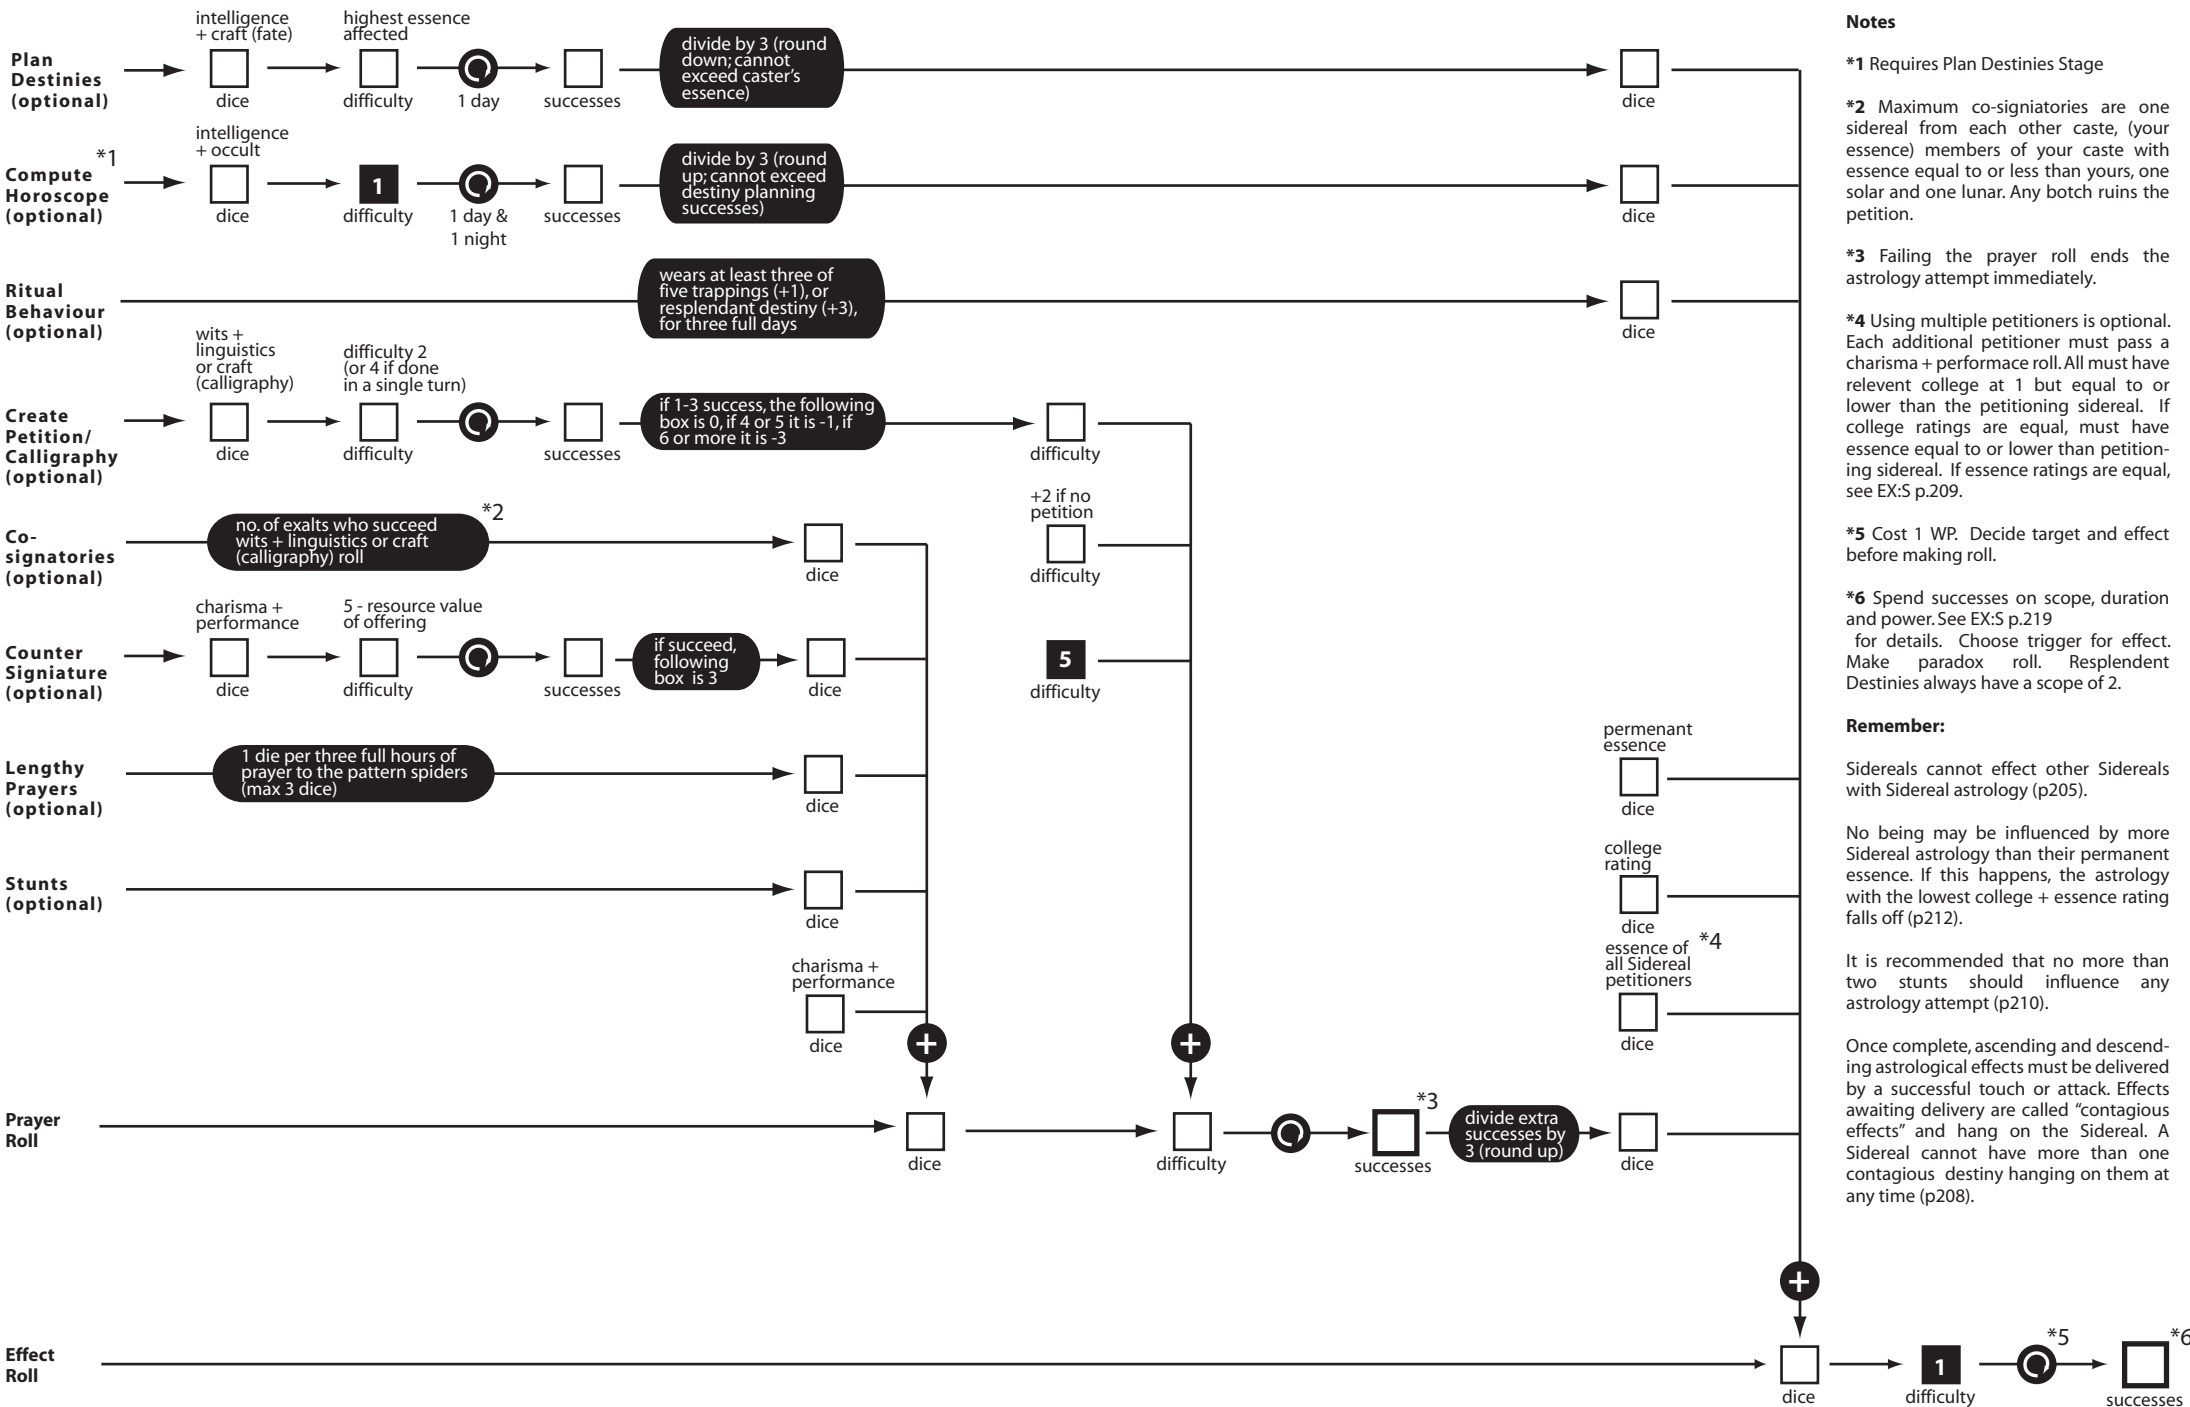

Voidstate's Sidereal Astrology Calculator v1.2d

- Notes**
- *1 Requires Plan Destinies Stage
 - *2 Maximum co-signatories are one sidereal from each other caste, (your essence) members of your caste with essence equal to or less than yours, one solar and one lunar. Any botch ruins the petition.
 - *3 Failing the prayer roll ends the astrology attempt immediately.
 - *4 Using multiple petitioners is optional. Each additional petitioner must pass a charisma + performance roll. All must have relevant college at 1 but equal to or lower than the petitioning sidereal. If college ratings are equal, must have essence equal to or lower than petitioning sidereal. If essence ratings are equal, see EX:S p.209.
 - *5 Cost 1 WP. Decide target and effect before making roll.
 - *6 Spend successes on scope, duration and power. See EX:S p.219 for details. Choose trigger for effect. Make paradox roll. Resplendent Destinies always have a scope of 2.
- Remember:**
- Sidereals cannot effect other Sidereals with Sidereal astrology (p205).
 - No being may be influenced by more Sidereal astrology than their permanent essence. If this happens, the astrology with the lowest college + essence rating falls off (p212).
 - It is recommended that no more than two stunts should influence any astrology attempt (p210).
 - Once complete, ascending and descending astrological effects must be delivered by a successful touch or attack. Effects awaiting delivery are called "contagious effects" and hang on the Sidereal. A Sidereal cannot have more than one contagious destiny hanging on them at any time (p208).